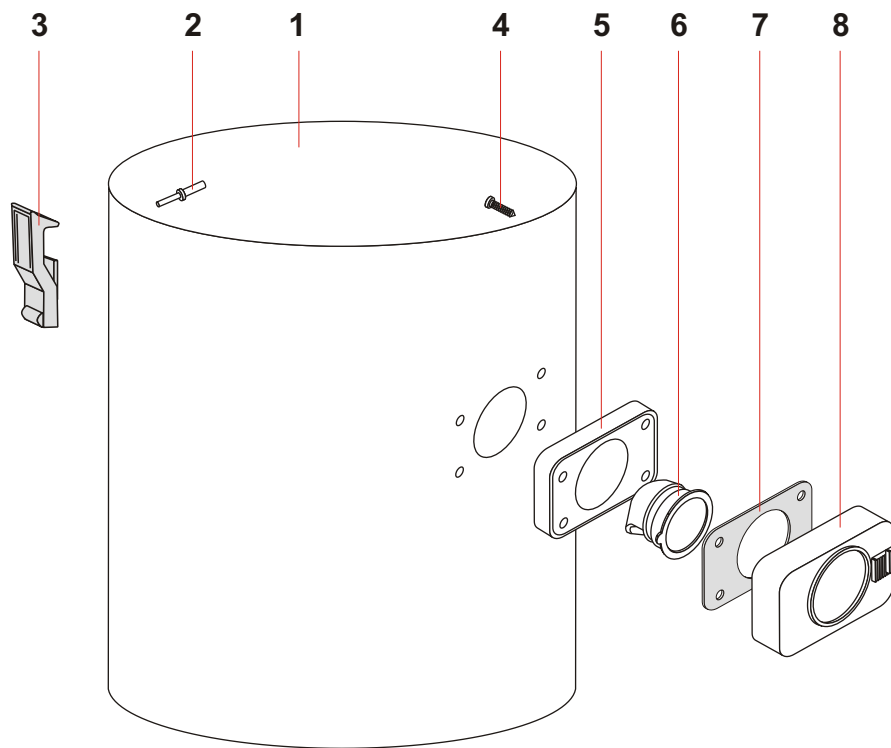

HEAD MIMO RAD.			REF. 3639 FN
POS	REF.	DESCRIPTION	N°
1	117	ELECTRIC CORD 2X1 MT 8,5	1
2	138	FAIRLEAD	1
3	1006	SCREW PFU TMT PHL 5X20 BLACK	2
4	139	CABLE CLAMP	1
5	2997G6	HANDLE "T" AMST NEW GREY 6000	1
6	1006	SCREW PFU TMT PHL 5X20 BLACK	4
7	137G6	COVER A 300 GREY 6000	1
8	1006	SCREW PFU TMT PHL 5X20 BLACK	2
10	3464	TERMINAL BOARD 300/500 EU/NEV	1
11	3665VEI	MIMO COVERING IPC-GREEN	1
12	484	ANTISPLASH RED LIGHT SWITCHER	1
13	756	ANTISPLASH GREEN LIGHT SWITCH	1
14	1006	SCREW PFU TMT PHL 5X20 BLACK	4
15	1005	SCREW PAT TMT PHL 5X14 ZN BLACK	2
16	2876	MOTOR FASTENER PONY NEW	1
17	3901	"L" GASKET W/O HOLES H=5,5	1
18	3891/E	MOT. BD302 1000W 220-240V 50-60HZ	1
21	3901	"L" GASKET W/O HOLES H=5,5	1
22	3866	WASHER MTP 65MM 18D 230X145	1
23	2877G6	PONY BASE NEW GR6000	1
24	3969	WASHER H8 D85X65	1
25	310	PLASTIC RING FOR MOTOR H=15	1
26	1979	SCREW PFU TMT PHL 5X25 ZN BLACK	1
27	1006	SCREW PFU TMT PHL 5X20 BLACK	5
28	3307	UNIVERSAL HOOK FOR CABLE	1
*	7632/PI TP	ELEC TR. KIT 40CM MOTOR POKE-IN TP	1

KITELETRIC 400 2MOT			REF. 6935
POS.	REF.	DESCRIPTION	N°
1	3037	THERMAL PROTECTION	1
2	723	HYDROLITIC TUBE 8X5 PER METER BLACK	1
3	2660	STRICK CLIP 7-9	1
4	2659	CLIP 9,3-9,9	1
5	3036	DIP LOCKING FILTER	1
6	2689	KIT IDRO-WET 500	1
7	2571	RUBBER WASHER D.32X13X3	2
8	2603	U PUMP SUPPORT	1
9	1005	SCREW PAT TMT PHL 5X14 ZN BLACK	2
10	758	U PUMP 230 V.50 HZ	1
11	2602	U PUMP BRACKET	2
12	1979	SCREW PFU TMT PHL 5X25 ZN BLACK	4
13	1005	SCREW PAT TMT PHL 5X14 ZN BLACK	2
14	3035	PLAST."Y" COUPLING 1 WAY 1/8"	1
15	1610	O RING 9	1
16	6118	METAL BUSH 16X12	1
18	6075	QUICK SOCKET PL. BUTTON 1/4"F	1
19	2604	FIXING BOLT CONN.	2
20	1502	GUIDING SLIT FOR QUICK COUPLING	1

TANK CLEAR WATER LT.4 COMPL.			REF. 3671
POS	REF	DESCRIPTION	N°
1	3214	PLAST.BUCKET HANDLE LT.6	1
2	2622	SCREW "TC" 4.2X19 INOX	4
3	2598	SMALL BUCKET COVER LT.6	1
4	3755	LITTLE BUCKET LT.4	1
5	2580-1NE	FLOAT NEW BLACK	1
6	6252	SCREW AUT.TC PHL 3.9X13 INOX	1
7	2592-1	ANTIFOAM BODY MINI D.50	1