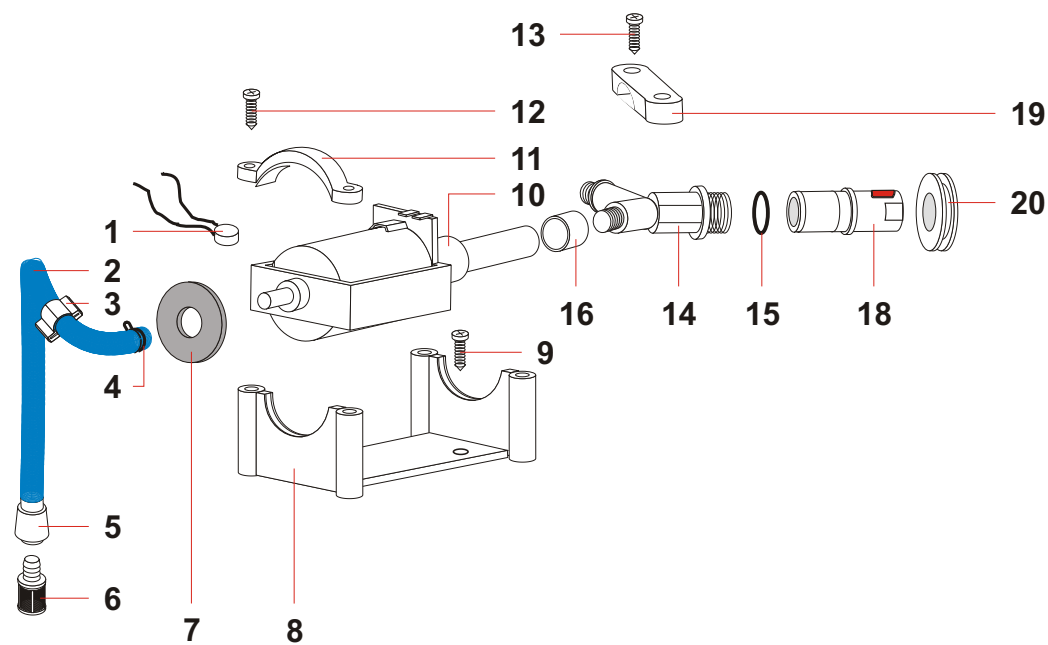

KITELETRIC 400 2MOT			REF. 6935
POS.	REF.	DESCRIPTION	N°
1	3037	THERMAL PROTECTION	1
2	723	HYDROLITIC TUBE 8X5 PER METER BLACK	1
3	2660	STRICK CLIP 7-9	1
4	2659	CLIP 9,3-9,9	1
5	3036	DIP LOCKING FILTER	1
6	2689	KIT IDRO-WET 500	1
7	2571	RUBBER WASHER D.32X13X3	2
8	2603	U PUMP SUPPORT	1
9	1005	SCREW PAT TMT PHL 5X14 ZN BLACK	2
10	758	U PUMP 230 V.50 HZ	1
11	2602	U PUMP BRACKET	2
12	1979	SCREW PFU TMT PHL 5X25 ZN BLACK	4
13	1005	SCREW PAT TMT PHL 5X14 ZN BLACK	2
14	3035	PLAST."Y" COUPLING 1 WAY 1/8"	1
15	1610	O RING 9	1
16	6118	METAL BUSH 16X12	1
18	6075	QUICK SOCKET PL. BUTTON 1/4"F	1
19	2604	FIXING BOLT CONN.	2
20	1502	GUIDING SLIT FOR QUICK COUPLING	1

TANK CLEAR WATER LT.4 COMPL.			REF. 3671
POS	REF	DESCRIPTION	N°
1	3214	PLAST.BUCKET HANDLE LT.6	1
2	2622	SCREW "TC" 4.2X19 INOX	4
3	2598	SMALL BUCKET COVER LT.6	1
4	3755	LITTLE BUCKET LT.4	1
5	2580-1NE	FLOAT NEW BLACK	1
6	6252	SCREW AUT.TC PHL 3.9X13 INOX	1
7	2592-1	ANTIFOAM BODY MINI D.50	1

COMPL. TROLLEY DERBY GREY6000			REF. 3375 G6
POS	REF.	DESCRIPTION	N°
1	153G6	BODY TROLLEY BOX GREY6000	1
2	3374	WHEEL D.35 12/14	4
3	1005	SCREW PAT TMT PHL 5X14 ZN BLACK	4