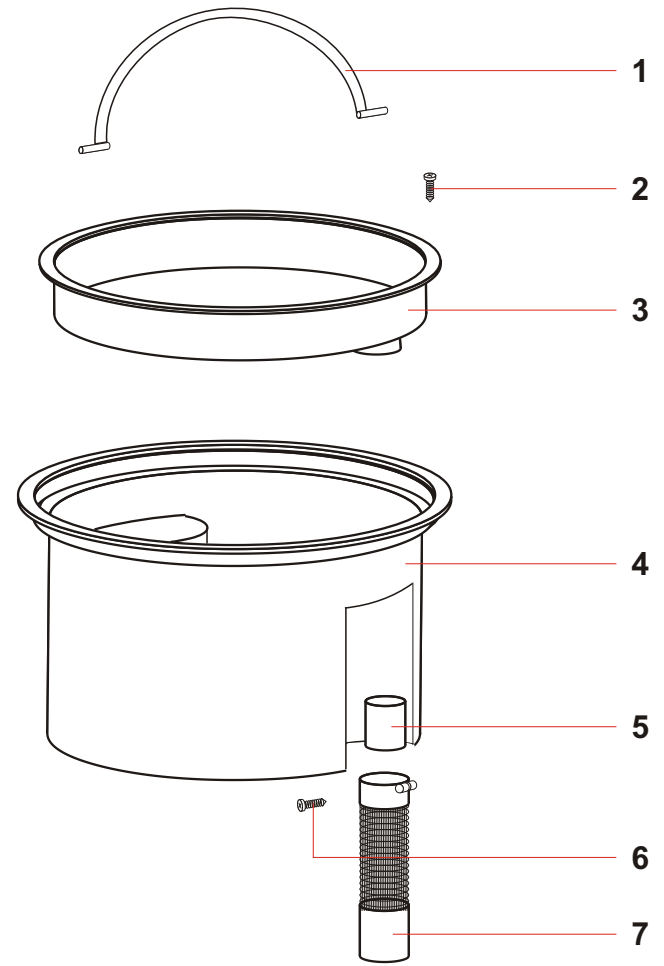

HEAD MIMO RAD.			REF. 3639 FN
POS	REF.	DESCRIPTION	N°
1	117	ELECTRIC CORD 2X1 MT 8,5	1
2	138	FAIRLEAD	1
3	1006	SCREW PFU TMT PHL 5X20 BLACK	2
4	139	CABLE CLAMP	1
5	2997G6	HANDLE "T" AMST NEW GREY 6000	1
6	1006	SCREW PFU TMT PHL 5X20 BLACK	4
7	137G6	COVER A 300 GREY 6000	1
8	1006	SCREW PFU TMT PHL 5X20 BLACK	2
10	3464	TERMINAL BOARD 300/500 EU/NEV	1
11	3665VEI	MIMO COVERING IPC-GREEN	1
12	484	ANTISPLASH RED LIGHT SWITCHER	1
13	756	ANTISPLASH GREEN LIGHT SWITCH	1
14	1006	SCREW PFU TMT PHL 5X20 BLACK	4
15	1005	SCREW PAT TMT PHL 5X14 ZN BLACK	2
16	2876	MOTOR FASTENER PONY NEW	1
17	3901	"L" GASKET W/O HOLES H=5,5	1
18	3891/E	MOT. BD302 1000W 220-240V 50-60HZ	1
21	3901	"L" GASKET W/O HOLES H=5,5	1
22	3866	WASHER MTP 65MM 18D 230X145	1
23	2877G6	PONY BASE NEW GR6000	1
24	3969	WASHER H8 D85X65	1
25	310	PLASTIC RING FOR MOTOR H=15	1
26	1979	SCREW PFU TMT PHL 5X25 ZN BLACK	1
27	1006	SCREW PFU TMT PHL 5X20 BLACK	5
28	3307	UNIVERSAL HOOK FOR CABLE	1
*	7632/PI TP	ELEC TR. KIT 40CM MOTOR POKE-IN TP	1

KITELETRIC 400 2MOT			REF. 6935
POS.	REF.	DESCRIPTION	N°
1	3037	THERMAL PROTECTION	1
2	723	HYDROLITIC TUBE 8X5 PER METER BLACK	1
3	2660	STRICK CLIP 7-9	1
4	2659	CLIP 9,3-9,9	1
5	3036	DIP LOCKING FILTER	1
6	2689	KIT IDRO-WET 500	1
7	2571	RUBBER WASHER D.32X13X3	2
8	2603	U PUMP SUPPORT	1
9	1005	SCREW PAT TMT PHL 5X14 ZN BLACK	2
10	758	U PUMP 230 V.50 HZ	1
11	2602	U PUMP BRACKET	2
12	1979	SCREW PFU TMT PHL 5X25 ZN BLACK	4
13	1005	SCREW PAT TMT PHL 5X14 ZN BLACK	2
14	3035	PLAST."Y" COUPLING 1 WAY 1/8"	1
15	1610	O RING 9	1
16	6118	METAL BUSH 16X12	1
18	6075	QUICK SOCKET PL. BUTTON 1/4"F	1
19	2604	FIXING BOLT CONN.	2
20	1502	GUIDING SLIT FOR QUICK COUPLING	1

TANK CLEAR WATER LT.4 COMPL.			REF. 3671
POS	REF	DESCRIPTION	N°
1	3214	PLAST.BUCKET HANDLE LT.6	1
2	2622	SCREW "TC" 4.2X19 INOX	4
3	2598	SMALL BUCKET COVER LT.6	1
4	3755	LITTLE BUCKET LT.4	1
5	2580-1NE	FLOAT NEW BLACK	1
6	6252	SCREW AUT.TC PHL 3.9X13 INOX	1
7	2592-1	ANTIFOAM BODY MINI D.50	1